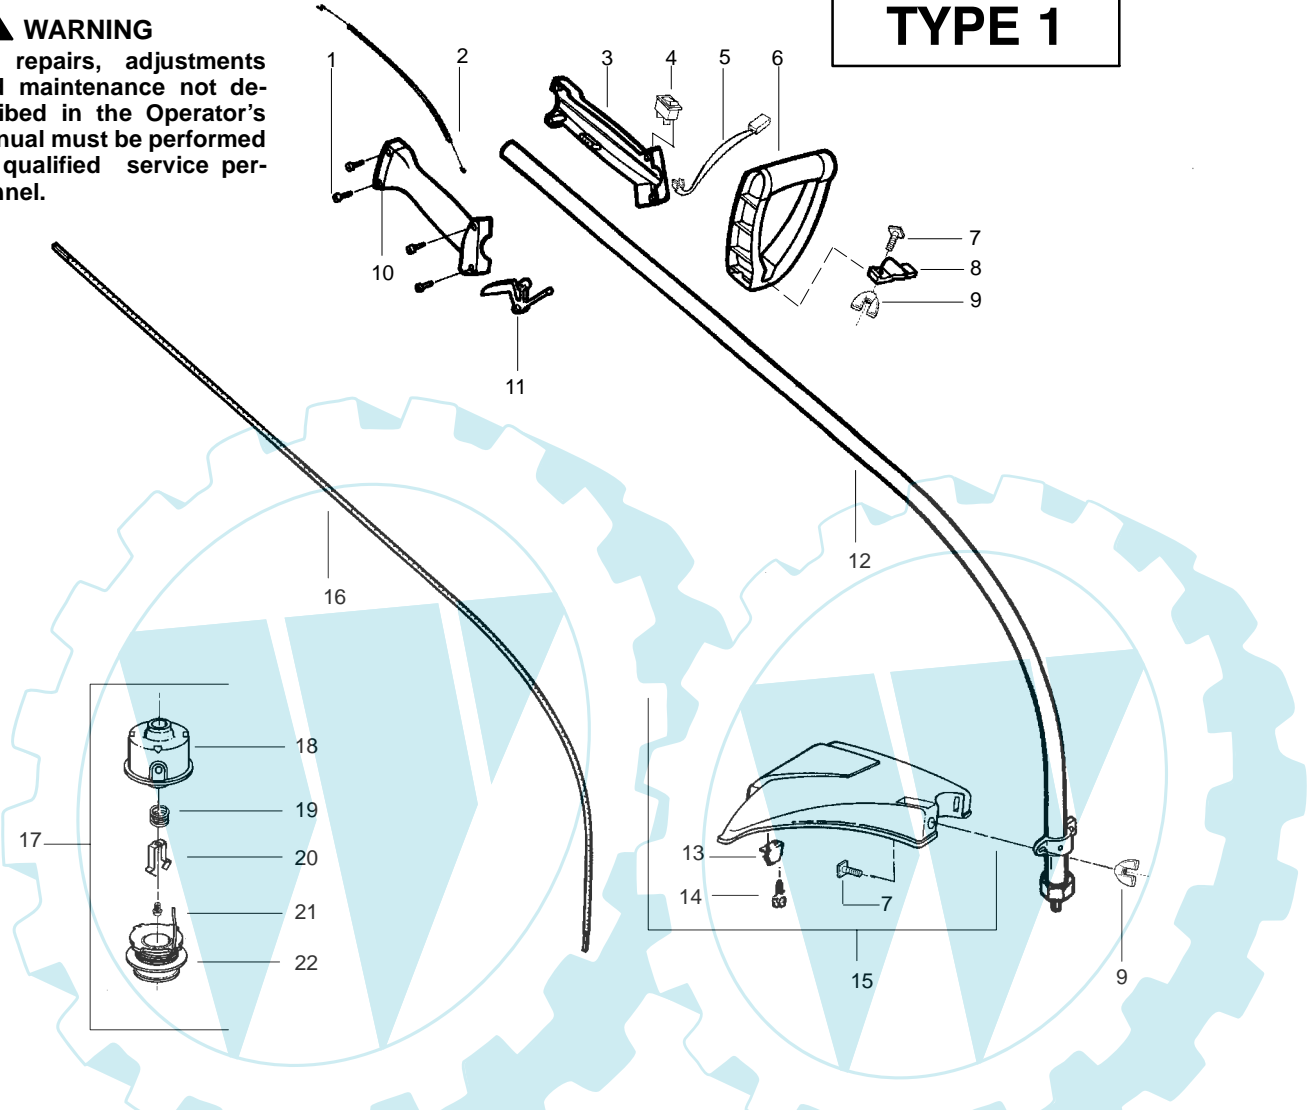

**TYPE 1**

Ref.	Part No.	Description	Ref.	Part No.	Description
1.	530016273	Screw - Throttle Hsg.	14.	530015966	Screw - Line Limiter
2.	530071548	Kit - Throttle	15.	530069686	Kit - Shield Ass'y. (Incl. 7, 9, 13 & 14)
3.	530095382	Throttle Hsg. (Left)	16.	530095613	Drive Shaft - Flex 45"
4.	530069572	Kit - Switch	17.	952701666	Accy - Cutting Head (Incl 18-22)
5.	530054183	Assy. - Wire	18.	530069690	Kit - Hub Ass'y.
6.	530038708	Assist Handle	19.	530401464	Spring
7.	530015820	Bolt - Handle/Shield	20.	530401466	Clip - Retainer
8.	530094742	Clamp - Handle	21.	530401467	Screw w/Washer - Head
9.	530016118	Wingnut - Handle/Shield	22.	952711527	Accy - Spool w/Line
10.	530038581	Throttle Hsg. (Right)			
11.	530038682	Trigger			
12.	530071425	Drive Shaft Hsg. Ass'y			
13.	530052287	Line Limiter			
			Not Shown		
			-	530163344	Operator Manual
				530163336	Euro Scan
				530054766	Decal - Shaft Warning

Ref.	Part No.	Description	Ref.	Part No.	Description
1.	530054183	Ass'y. - Wire	19.	530095968	Cutting Head (Incl. 20-23)
2.	530038581	Throttle Hsg. (Right)	20.	530095770	Hub Ass'y.
3.	530095382	Throttle Hsg. (Left)	21.	530401958	Spring - Compression
4.	530069572	Kit - Switch	22.	530401957	Clip - Retainer
5.	530038708	Assist Handle	23.	530095434	Spool w/Line
6.	530015820	Bolt	24.	530056401	Wrench
7.	530094742	Clamp - Handle			
8.	530016118	Wingnut			
9.	530016273	Screw - Throttle Hsg.			
10.	530038682	Trigger			
11.	530071548	Kit - Throttle			
12.	530069883	Kit - Drive Shaft Hsg. Ass'y			
13.	530095613	Drive Shaft - Flex - 45"			
14.	530052286	Line Limiter			
15.	530015886	Screw - Line Limiter			
16.	530015820	Bolt			Not Shown
17.	530071683	Kit - Shield Ass'y. (Incl. 14, 15, 16 & 18)			
18.	530015197	Nut			
					Operator Manual
				530164576	Euro
				530164575	Scan
				530054766	Decal - Shaft Warning