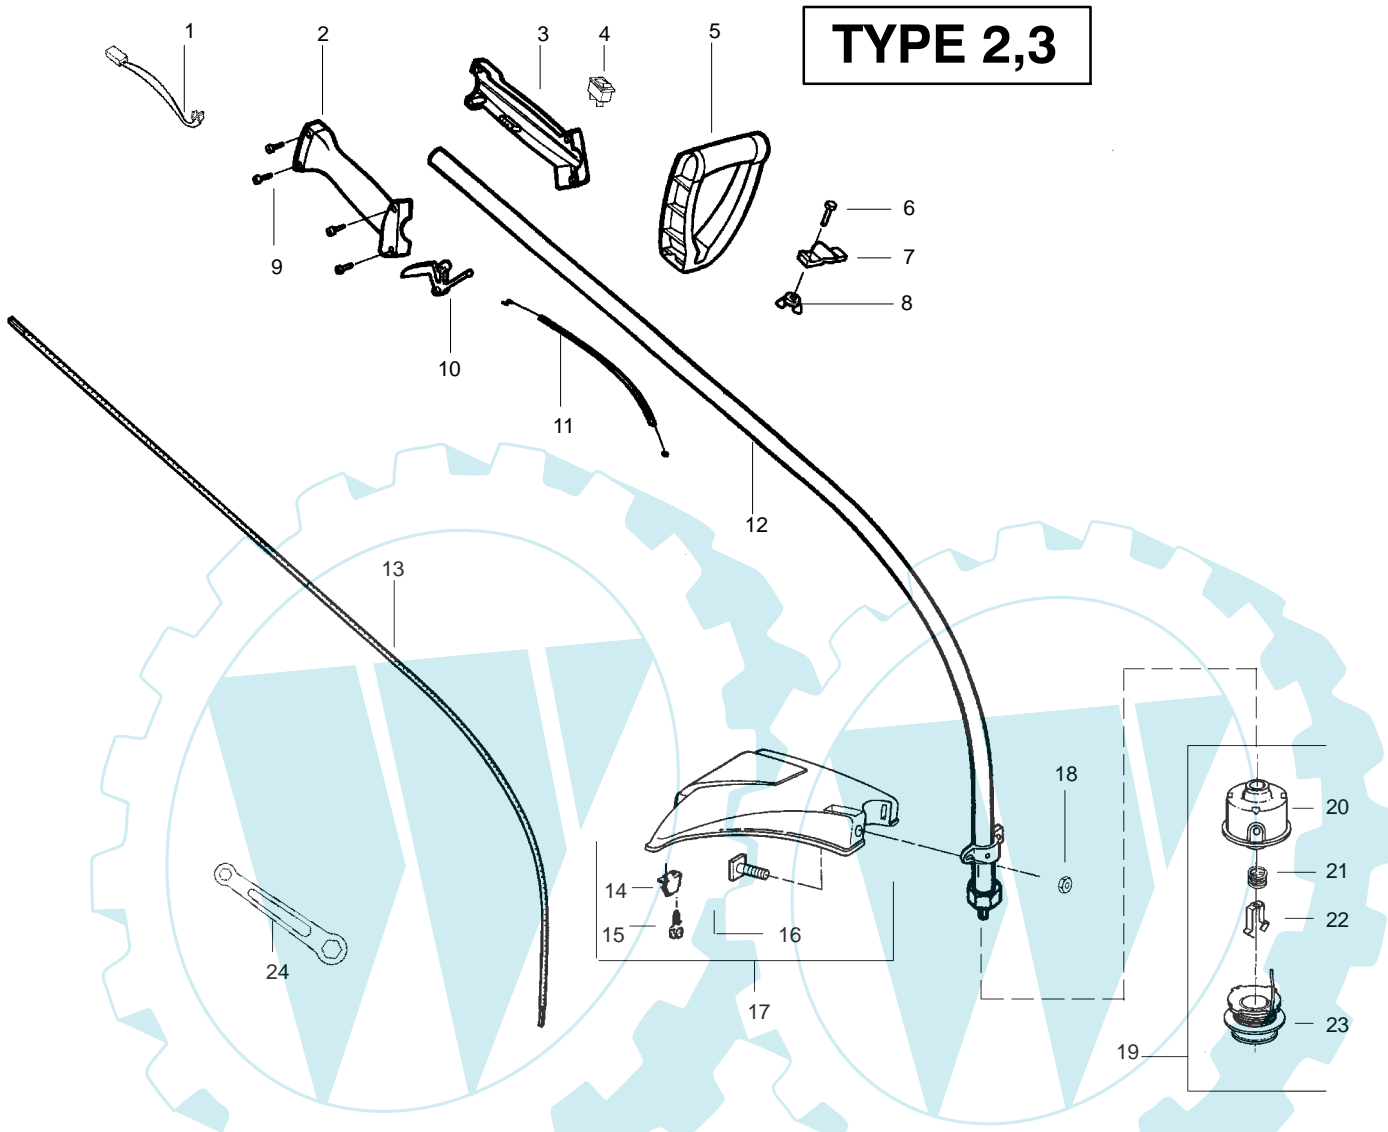

**TYPE 1**

Ref.	Part No.	Description	Ref.	Part No.	Description
1.	530016273	Screw - Throttle Hsg.	14.	530015966	Screw - Line Limiter
2.	530071548	Kit - Throttle	15.	530069686	Kit - Shield Ass'y. (Incl. 7, 9, 13 & 14)
3.	530095382	Throttle Hsg. (Left)	16.	530095613	Drive Shaft - Flex 45"
4.	530069572	Kit - Switch	17.	952701666	Accy - Cutting Head (Incl 18-22)
5.	530054183	Assy. - Wire	18.	530069690	Kit - Hub Ass'y.
6.	530038708	Assist Handle	19.	530401464	Spring
7.	530015820	Bolt - Handle/Shield	20.	530401466	Clip - Retainer
8.	530094742	Clamp - Handle	21.	530401467	Screw w/Washer - Head
9.	530016118	Wingnut - Handle/Shield	22.	952711527	Accy - Spool w/Line
10.	530038581	Throttle Hsg. (Right)			
11.	530038682	Trigger			
12.	530071425	Drive Shaft Hsg. Ass'y			
13.	530052287	Line Limiter			
			Not Shown		
			-	530163344	Operator Manual
				530163336	Euro Scan
				530054766	Decal - Shaft Warning

Ref.	Part No.	Description	Ref.	Part No.	Description
1.	530054183	Ass'y. - Wire	19.	530095968	Cutting Head (Incl. 20-23)
2.	530038581	Throttle Hsg. (Right)	20.	530095770	Hub Ass'y.
3.	530095382	Throttle Hsg. (Left)	21.	530401958	Spring - Compression
4.	530069572	Kit - Switch	22.	530401957	Clip - Retainer
5.	530038708	Assist Handle	23.	530095434	Spool w/Line
6.	530015820	Bolt	24.	530056401	Wrench
7.	530094742	Clamp - Handle			
8.	530016118	Wingnut			
9.	530016273	Screw - Throttle Hsg.			
10.	530038682	Trigger			
11.	530071548	Kit - Throttle			
12.	530069883	Kit - Drive Shaft Hsg. Ass'y			
13.	530095613	Drive Shaft - Flex - 45"			
14.	530052286	Line Limiter			
15.	530015886	Screw - Line Limiter			
16.	530015820	Bolt			Not Shown
17.	530071683	Kit - Shield Ass'y. (Incl. 14, 15, 16 & 18)			
18.	530015197	Nut			
					Operator Manual
				530164576	Euro
				530164575	Scan
				530054766	Decal - Shaft Warning