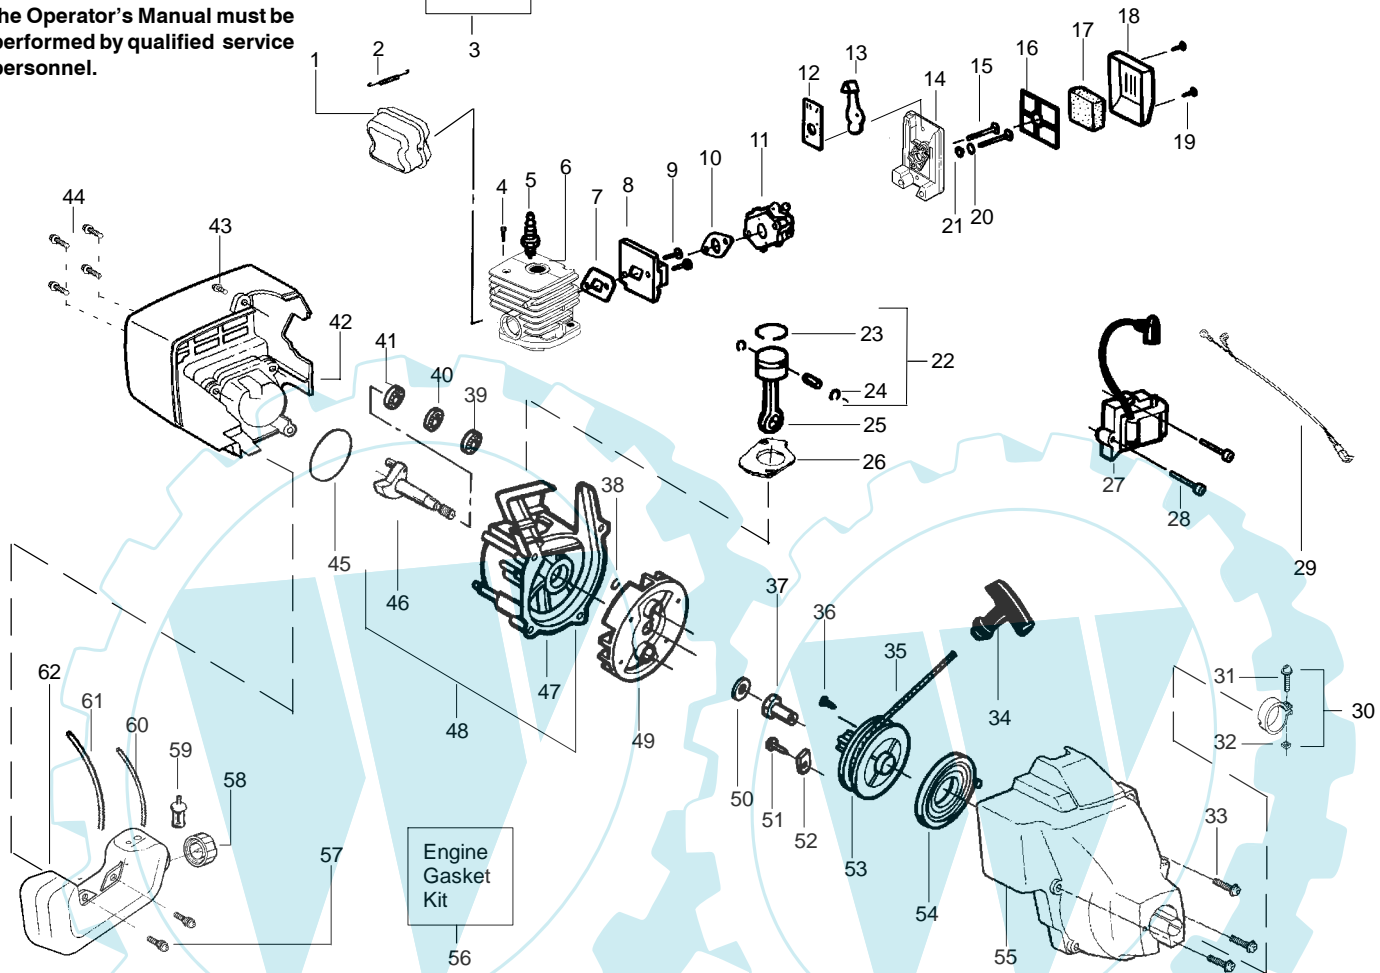

PARTS LIST NO. 530088693		OKAY PARTS LIST	MODEL(s) T211	
DATE 12/30/03	Replaces 88693 - 03/28/03		Note: Illustration may differ from actual model due to design changes	PAGE NO. 4

TYPE 2

⚠ WARNING
All repairs, adjustments and maintenance not described in the Operator's Manual must be performed by qualified service personnel.

Spark Arrestor Kit

Engine Gasket Kit

Ref.	Part No.	Description	Ref.	Part No.	Description	Ref.	Part No.	Description
1.	530069660	Kit - Muffler (incl. 2)	23.	530055120	Ring-Piston	45.	530071363	O-Ring-C'case (kit)
2.	530042088	Spring-Muffler	24.	530015162	Retainer-Piston Pin	46.	530054753	Assy-Crankshaft
3.	530069380	Kit-Spark Arrestor	25.	530069945	Assy-Connecting Rod	47.	530071627	Kit-Crankcase (Incl. 39-41)
4.	530015953	Screw-Cylinder	26.	530071363	Gasket-Cylinder (kit)	48.	530071624	Assy-C'case & C'shaft (Incl. 38,46,47)
5.	Champion	Spark Plug (RCJ 6Y)	27.	530039163	Module-Ignition	49.	530069886	Assy-Flywheel
6.	530071359	Kit - Cylinder	28.	530016357	Screw	50.	530015828	Washer-Flat
7.	530071363	Gasket-Cyl/Carb.(kit)	29.	530049018	Assy-Switch Wire	51.	530015775	Screw
8.	530056403	Adaptor-Carb.	30.	530056365	Assy-Nose Cone Clamp (Incls. 31 & 32)	52.	530027523	Retainer
9.	530016014	Screw	31.	530016381	Screw-Nose Cone	53.	530069400	Kit-Starter Pulley (Incl. 36)
10.	530071363	Gasket-Carb.(kit)	32.	530016382	Nut-Nose Cone	54.	530042085	Spring-Starter
11.	530071630	Kit - Carburetor Ass'y (C1U-W7D)	33.	530015810	Screw	55.	530071676	Assy-Fan Hsg.
12.	530038747	Plate-Choke Mounting	34.	530027569	Handle-Starter	56.	530071363	Kit-Engine Gasket (Incl. 7,10,26,45)
13.	530038686	Shutter-Choke	35.	530069232	Kit - Rope	57.	530016379	Retainer-Fuel Tank
14.	530052431	Box-Air	36.	530016080	Screw	58.	530014347	Assy-Fuel Cap w/ret.
15.	530016353	Screw	37.	530038604	Coupling-Drive	59.	530095646	Assy-Fuel Pickup
16.	530036569	Plate - Filter Support	38.	530015941	Retain. Ring-C'shaft	60.	530069247	Kit-Fuel Line (Small)
17.	530036575	Foam-Air Filter	39.	530055728	Bearing-Outer	61.	530069216	Kit-Fuel Line (Large)
18.	530036568	Cover-Air Filter	40.	530071615	Kit-C'case Seal	62.	530049296	Assy-Fuel Tank (Incl. cap, fuel line, filter)
19.	530016349	Screw	41.	530032125	Bearing-Inner			
20.	530015852	Spacer-Choke	42.	530056547	Shroud-Rear			
21.	530015254	Washer	43.	530015934	Screw			
22.	530071357	Kit - Piston (Incl. 23, 24 & Pin)	44.	530015810	Screw			

✓ = NEW PART NUMBER FOR THIS IPL   ★ = REFER TO THE SERVICE REFERENCE INDICATED FOR MORE INFORMATION. (LOCATED AT END OF IPL)