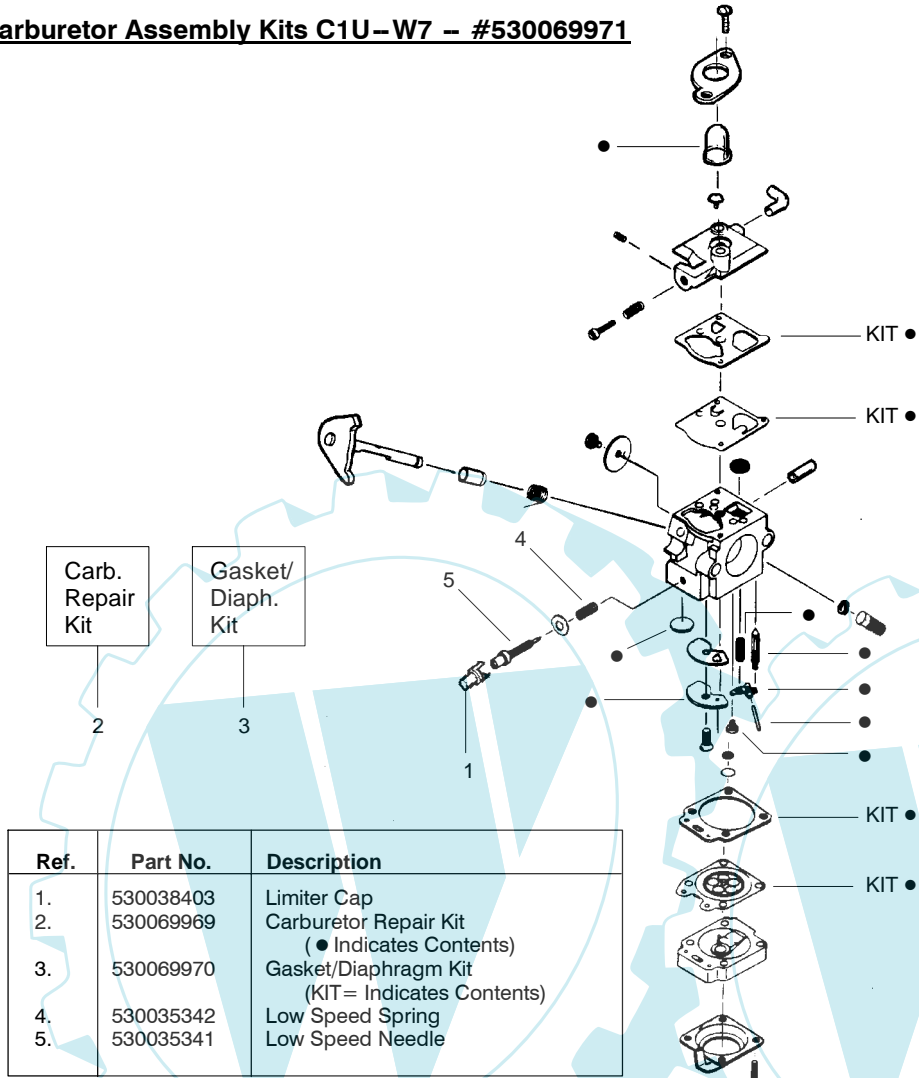

PARTS LIST NO. 530088693		OKAY PARTS LIST	MODEL(s) T211	
DATE 12/30/03	Replaces 88693 - 03/28/03		Note: Illustration may differ from actual model due to design changes	PAGE NO. 6

Carburetor Assembly Kits C1U-W7 -- #530069971

Kit - Carburetor Assembly No. 530071630 - C1U-W7D

Note: No Repair kits are available for this carburetor, please order the complete assembly part number 530-071630 (C1U-W7D)

✓ = NEW PART NUMBER FOR THIS IPL
★ = REFER TO THE SERVICE REFERENCE INDICATED FOR MORE INFORMATION. (LOCATED AT END OF IPL)