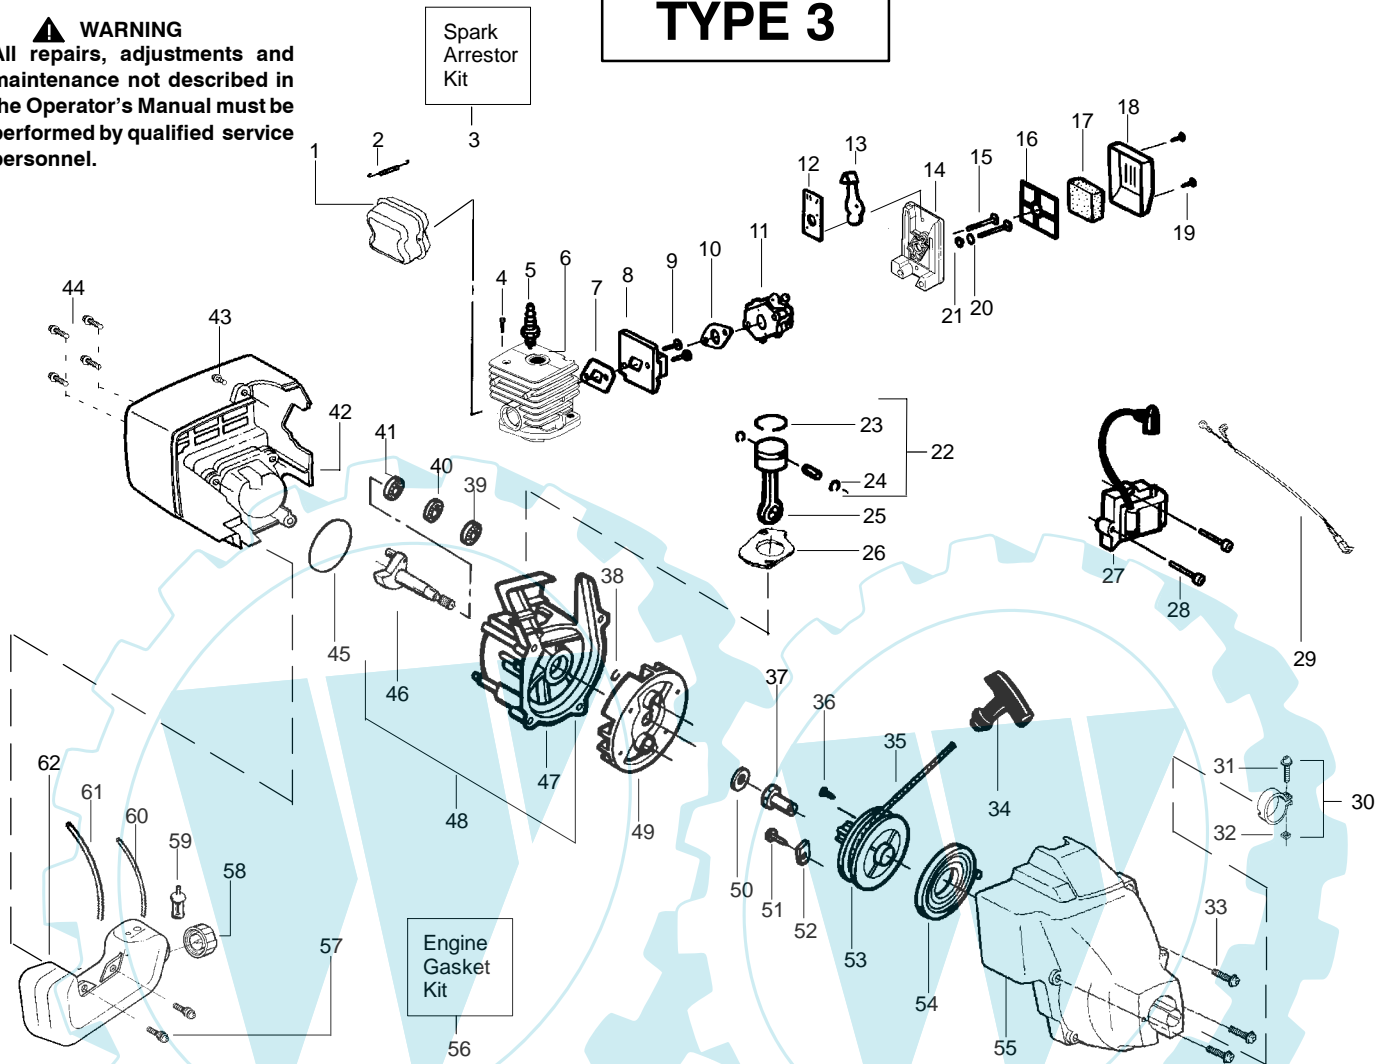

PARTS LIST NO. 530088693		OKAY PARTS LIST	MODEL(s) T211	
DATE 12/30/03	Replaces 88693 - 03/28/03		Note: Illustration may differ from actual model due to design changes	PAGE NO. 5

⚠ WARNING
All repairs, adjustments and maintenance not described in the Operator's Manual must be performed by qualified service personnel.

TYPE 3

Ref.	Part No.	Description	Ref.	Part No.	Description	Ref.	Part No.	Description
1.	530069660	Kit - Muffler (incl. 2)	23.	530055120	Ring-Piston	45.	530071363	O-Ring-C'case (kit)
2.	530042088	Spring-Muffler	24.	530015162	Retainer-Piston Pin	46.	530054753	Assy-Crankshaft
3.	530069380	Kit-Spark Arrestor	25.	530069945	Assy-Connecting Rod	47.	530071627	Kit-Crankcase (Incl. 39-41)
4.	530015953	Screw-Cylinder	26.	530071363	Gasket-Cylinder (kit)	48.	530071624	Assy-C'case & C'shaft (Incl. 38,46,47)
5.	Champion	Spark Plug (RCJ 6Y)	27.	530039163	Module-Ignition	49.	530069886	Assy-Flywheel
6.	530071359	Kit - Cylinder	28.	530016357	Screw	50.	530015828	Washer-Flat
7.	530071363	Gasket-Cyl/Carb.(kit)	29.	530049018	Assy-Switch Wire	51.	530015775	Screw
8.	530057634	Adaptor-Carb.	30.	530056365	Assy-Nose Cone Clamp (Incls. 31 & 32)	52.	530027523	Retainer
9.	530016014	Screw	31.	530016381	Screw-Nose Cone	53.	530069400	Kit-Starter Pulley (Incl. 36)
10.	530071363	Gasket-Carb.(kit)	32.	530016382	Nut-Nose Cone	54.	530042085	Spring-Starter
11.	530071630	Kit - Carburetor Ass'y (C1U-W7D)	33.	530015810	Screw	55.	530071676	Assy-Fan Hsg.
12.	530038747	Plate-Choke Mounting	34.	530027569	Handle-Starter	56.	530071363	Kit-Engine Gasket (Incl. 7,10,26,45)
13.	530038686	Shutter-Choke	35.	530069232	Kit - Rope			
14.	530052431	Box-Air	36.	530016080	Screw			
15.	530016393	Screw	37.	530038604	Coupling-Drive			
16.	530036569	Plate - Filter Support	38.	530015941	Retain. Ring-C'shaft			
17.	530036575	Foam-Air Filter	39.	530055728	Bearing-Outer	57.	530016379	Retainer-Fuel Tank
18.	530036568	Cover-Air Filter	40.	530071615	Kit-C'case Seal	58.	530014347	Assy-Fuel Cap w/ret.
19.	530016349	Screw	41.	530032125	Bearing-Inner	59.	530095646	Assy-Fuel Pickup
20.	530015852	Spacer-Choke	42.	530056547	Shroud-Rear	60.	530069247	Kit-Fuel Line (Small)
21.	530015254	Washer	43.	530015934	Screw	61.	530069216	Kit-Fuel Line (Large)
22.	530071833	Kit - Piston (Incl. 23, 24 & Pin)	44.	530015810	Screw	62.	530049296	Assy-Fuel Tank (Incl. cap, fuel line, filter)

✓ = NEW PART NUMBER FOR THIS IPL   * = REFER TO THE SERVICE REFERENCE INDICATED FOR MORE INFORMATION. (LOCATED AT END OF IPL)