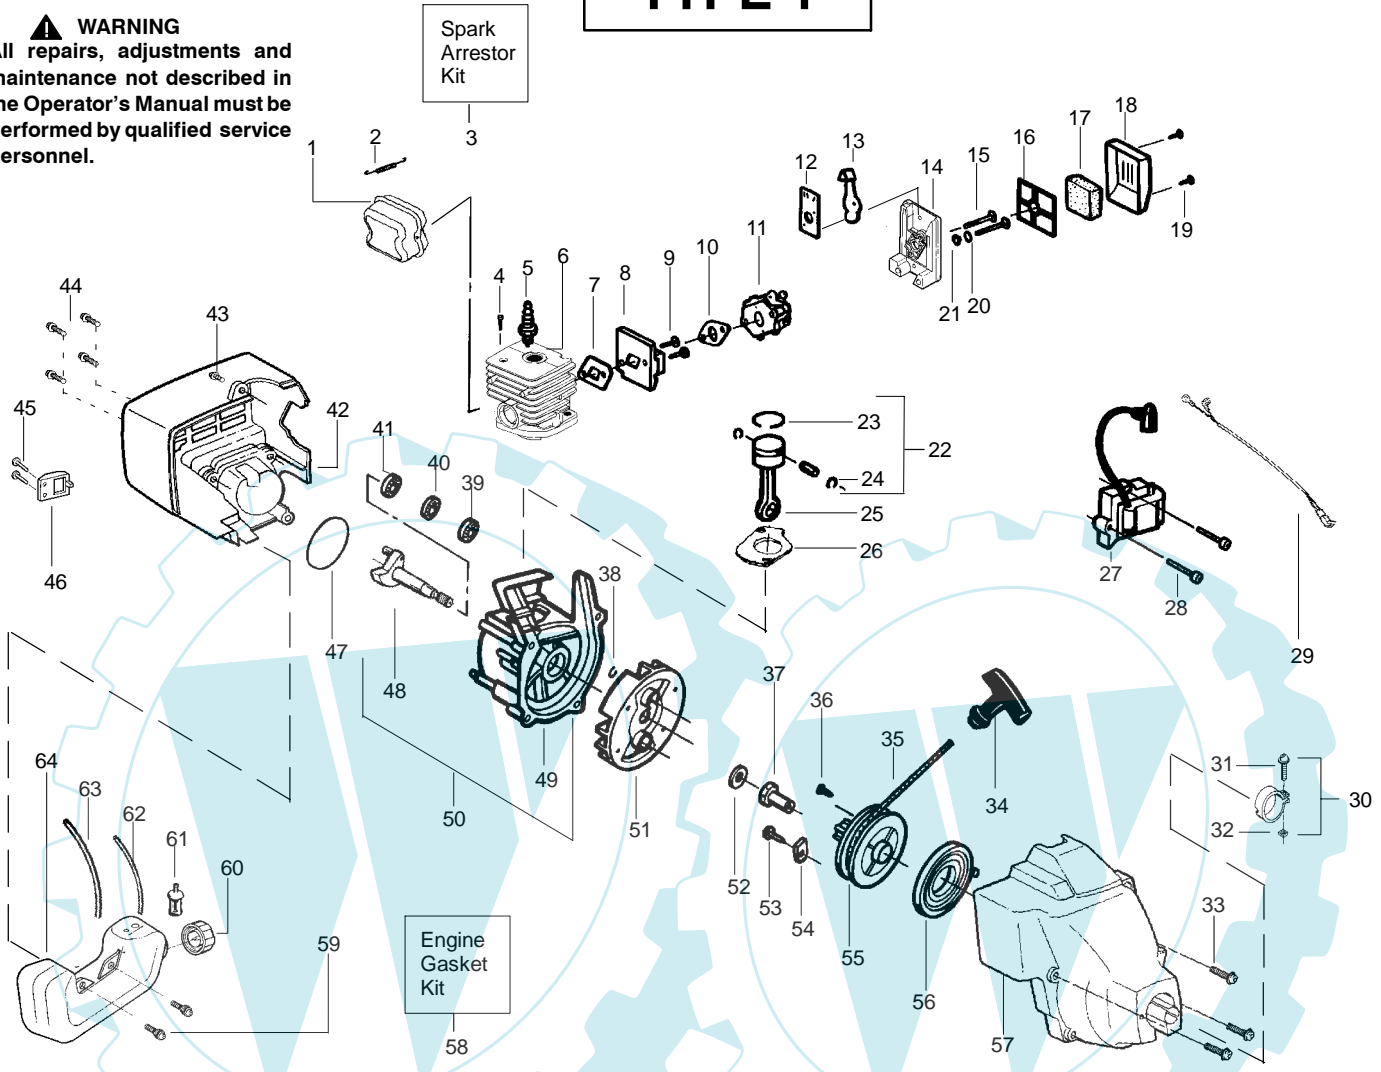

PARTS LIST NO. 530088693		OKAY PARTS LIST	MODEL(s) T211	
DATE 12/30/03	Replaces 88693 - 03/28/03		Note: Illustration may differ from actual model due to design changes	PAGE NO. 3

TYPE 1

⚠ WARNING
All repairs, adjustments and maintenance not described in the Operator's Manual must be performed by qualified service personnel.

Ref.	Part No.	Description	Ref.	Part No.	Description	Ref.	Part No.	Description
1.	530069660	Kit - Muffler (incl. 2)	23.	530036404	Ring-Piston	48.	530054753	Assy-Crankshaft
2.	530042088	Spring-Muffler	24.	530015162	Retainer-Piston Pin	49.	530071627	Kit-Crankcase Assy (Incl. 39-41)
3.	530069380	Kit-Spark Arrestor	25.	530069615	Kit-Connecting Rod	50.	530071360	Kit-C'case & C'shaft (Incl. 38,48,49)
4.	530015953	Screw-Cylinder	26.	530069616	Gasket-Cylinder (kit)	51.	530069886	Assy-Flywheel
5.	952030249	Spark Plug (RCJ6Y)	27.	530039163	Module-Ignition	52.	530015828	Washer-Flat
6.	530069619	Kit - Cylinder	28.	530015954	Screw	53.	530015775	Screw
7.	530069616	Gasket-Cyl/Carb.(kit)	29.	530049018	Assy-Wire Harness	54.	530027523	Retainer
8.	530047659	Adaptor-Carb.	30.	530056365	Assy-Nose Cone Clamp (Incls. 31 & 32)	55.	530069400	Kit-Starter Pulley (Incl. 36)
9.	530016014	Screw	31.	530016381	Screw-Nose Cone	56.	530042085	Spring-Starter
10.	530069616	Gasket-Carb.(kit)	32.	530016382	Nut-Nose Cone	58.	530069800	Kit-Fan Hsg.
11.	---	Kit - Carburetor Ass'y (WA-226) (C1U-W7) (C1U-W7D)	33.	530015810	Screw	59.	530069616	Kit-Engine Gasket (Incl. 7,10,26,47)
12.	530038747	Plate-Choke Mounting	34.	530027569	Handle-Starter	60.	530016379	Retainer-Fuel Tank
13.	530038686	Shutter-Choke	35.	530069232	Kit - Rope	61.	530014347	Assy-Fuel Cap w/ret.
14.	530052431	Box-Air	36.	530016080	Screw	62.	530095646	Assy-Fuel Pickup
15.	530016353	Screw	37.	530038604	Coupling-Drive	63.	530069247	Kit-Fuel Line (Small)
16.	530036569	Plate - Filter Support	38.	530015941	Retain. Ring-C'shaft	64.	530069216	Kit-Fuel Line (Large)
17.	530036575	Foam-Air Filter	39.	530055728	Bearing-Outer	65.	530049296	Assy-Fuel Tank (Incl. cap, fuel line, filter)
18.	530036568	Cover-Air Filter	40.	530071615	Kit-C'case Seal			
19.	530015880	Screw	41.	530032125	Bearing-Inner			
20.	530015852	Spacer-Choke	42.	530069800	Kit-Shroud			
21.	530015254	Washer	43.	530015934	Screw			
22.	530069621	Kit - Piston (Incl. 23, 24 & Pin)	44.	530015810	Screw			
			45.	530015675	Screw			
			46.	530037045	Guard-Muffler			
			47.	530069616	O-Ring-C'case (kit)			

↖ = NEW PART NUMBER FOR THIS IPL   ★ = REFER TO THE SERVICE REFERENCE INDICATED FOR MORE INFORMATION. (LOCATED AT END OF IPL)